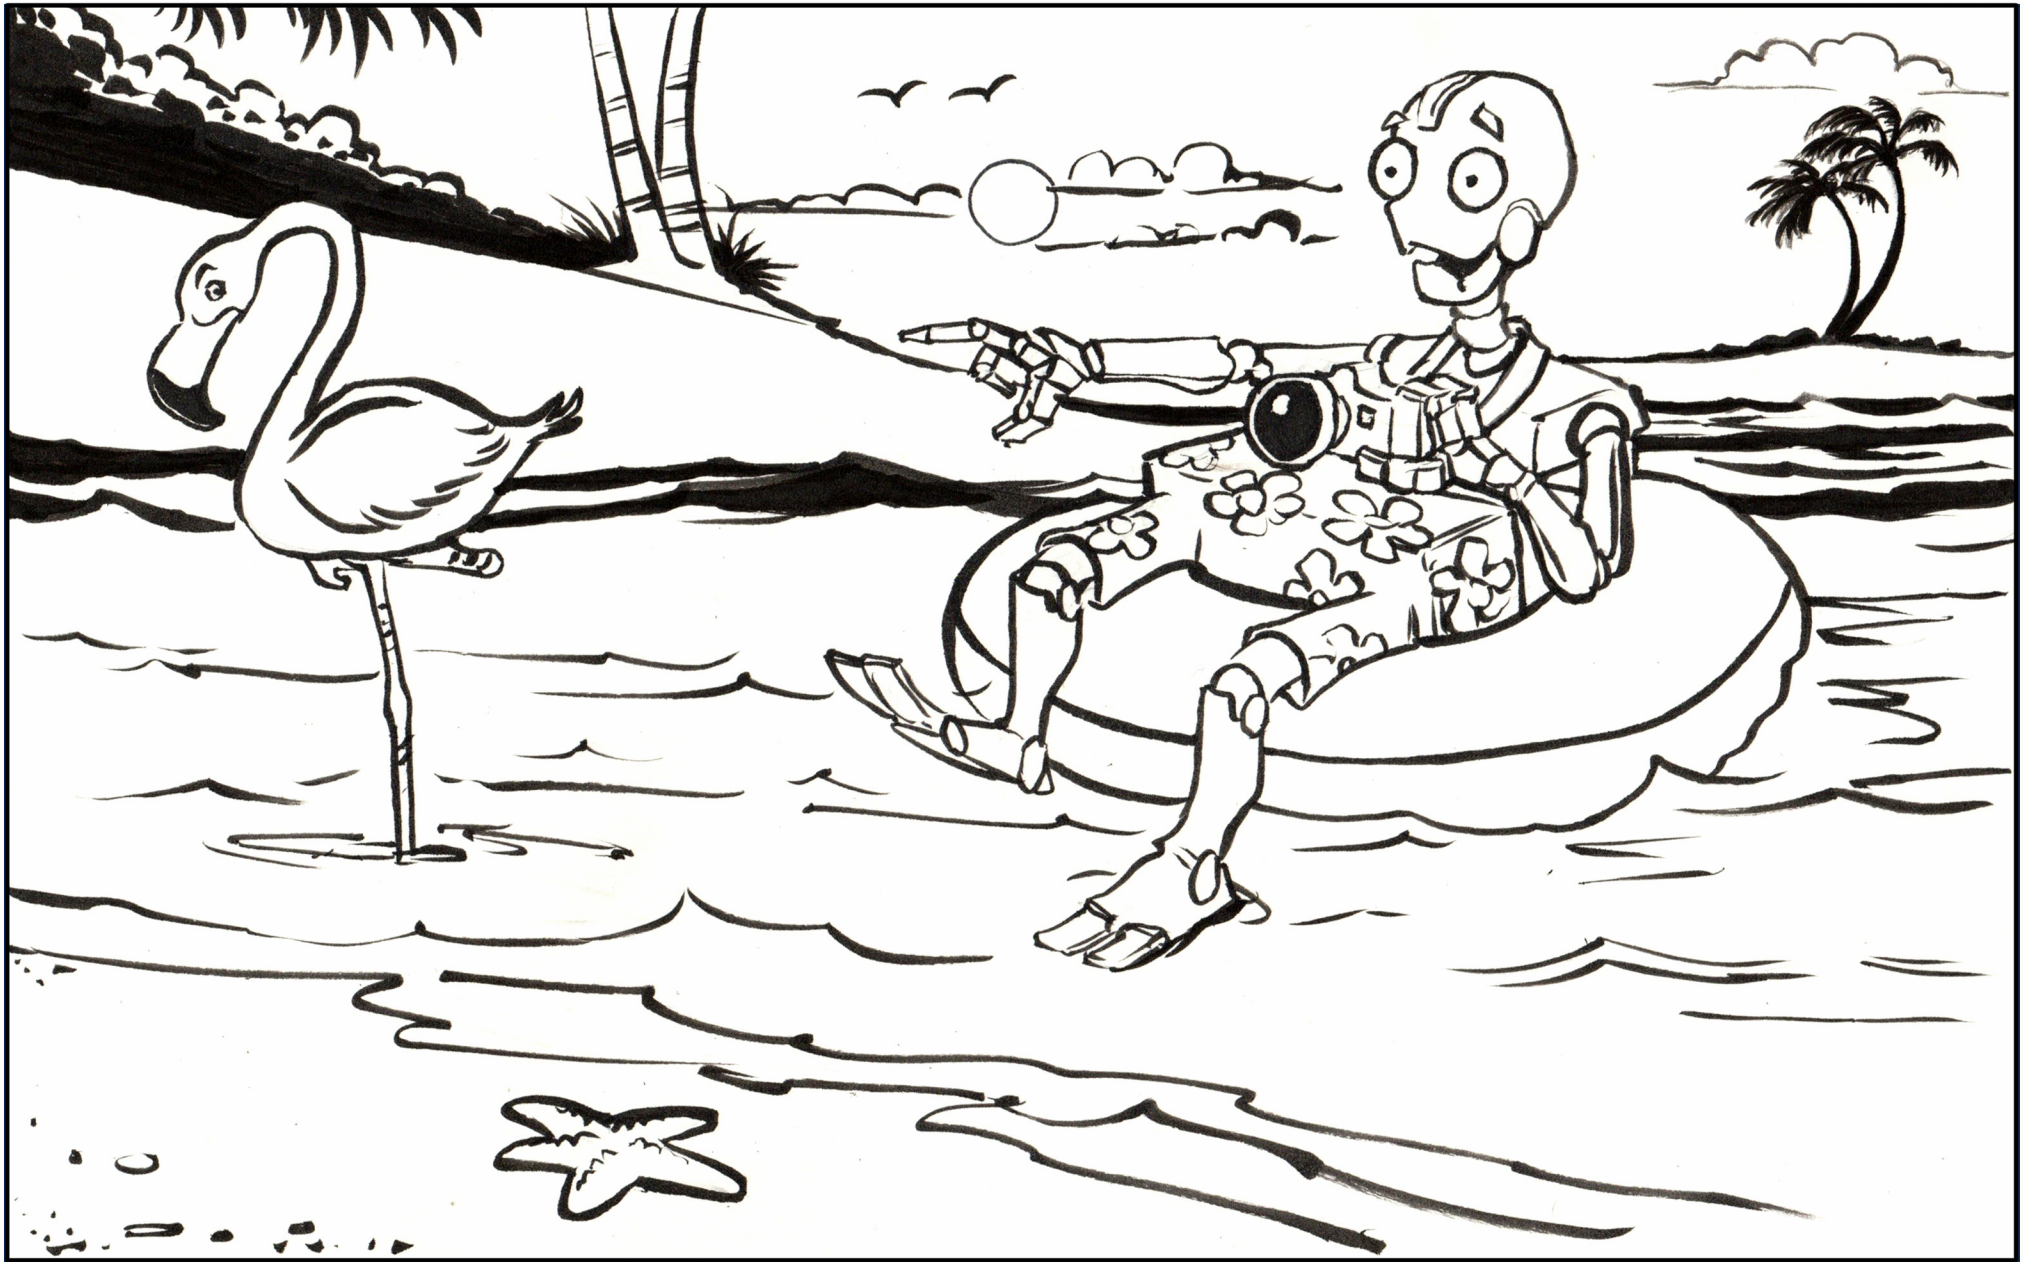

NAME: Mister Hen

DATE: 04.25.23

RANDOM
QUICK DRAW

ROBOT

CHARACTER

FLOATING

ACTION

CAMERA

OBJECT

TROPICAL ISLAND

SETTING